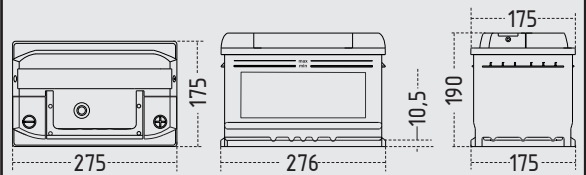

Marine

Marine

857 50	12	60/75/90	-	0	1	B13	L3	SL/IV	IHL